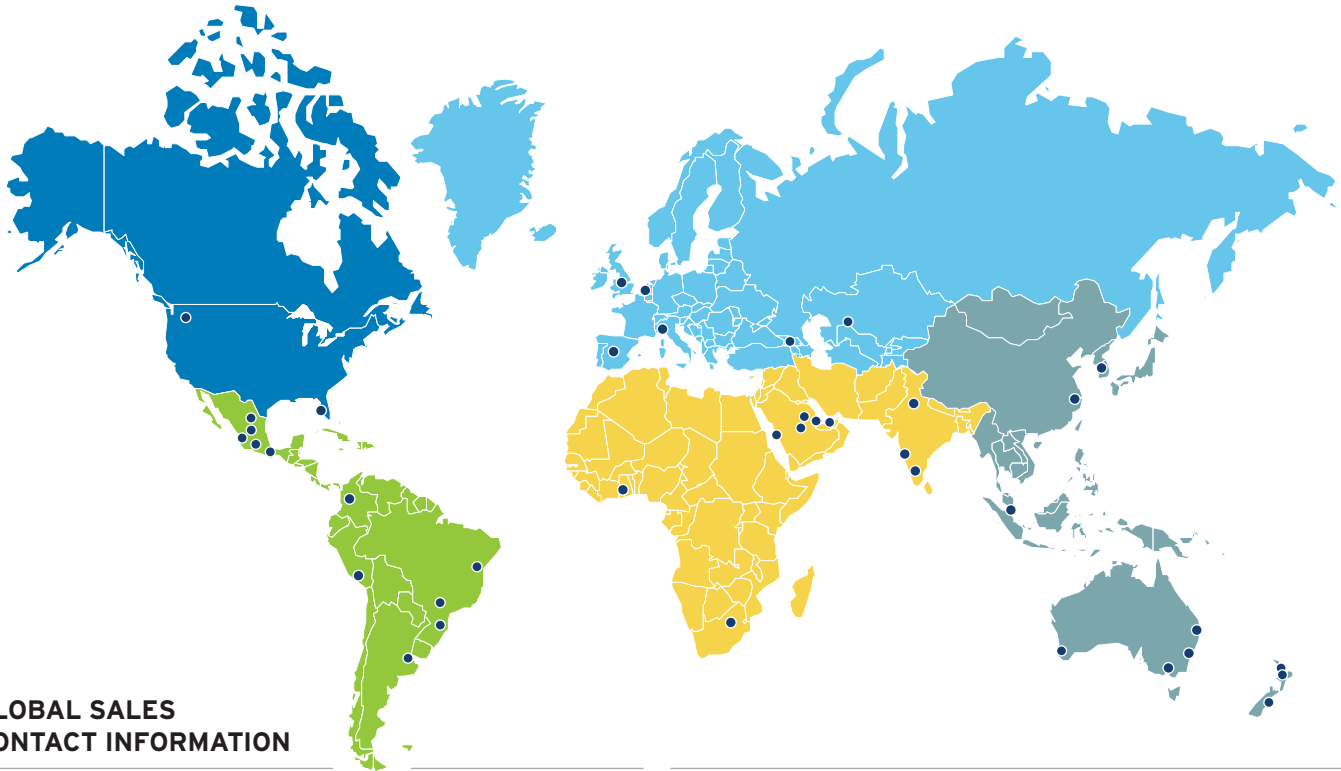

GLOBAL SALES CONTACT INFORMATION

CORPORATE HEADQUARTERS

USA and Canada

Email: info@selinc.com
Pullman, WA, USA • Tel: +1.509.332.1890 • Fax: +1.509.332.7990

LATIN AMERICA

Mexico

Email: mexicoinfo@selinc.com
San Luis Potosí • Tel: +52.444.804.2100
Mexico D.F. • Tel: +52.55.9171.8900
Monterrey • Tel: +52.818.625.2550
Villahermosa • Tel: +52.993.478.3940
Guadalajara • Tel: +52.33.1253.3550
Hermosillo • Tel: +52.66.2500.6150
Torreon • Tel: +52.871.478.6100

Central America and Caribbean

Email: CACinfo@selinc.com
Trinity, FL, USA • Tel: +1.727.494.6000

Andina

Colombia, Ecuador, and Venezuela

Email: andinainfo@selinc.com
Bogotá, Colombia • Tel: +57.1.300.2232

Bolivia and Peru

Email: peruinfo@selinc.com
Lima, Peru • Tel: +51.1.447.7753

Austral

Argentina, Chile, Uruguay, and Paraguay

Email: australinfo@selinc.com
Buenos Aires, Argentina • Tel: +54.11.4765.2146

Brazil

Campinas-SP • Curitiba-PR • Salvador-BA
Email: vendas@selinc.com
Tel: +55.19.3518.2110 • Fax: +55.19.3515.2011

EUROPE AND EURASIA

Northern Europe

Email: sel_northerneurope@selinc.com
Stafford, U.K. • Tel: +44.178.524.9876 • Fax: +44.178.525.6200
Eindhoven, Netherlands • Tel: +31.40.258.1188 • Fax: +31.40.258.1180

Southern Europe

Email: sel_southerneurope@selinc.com
Madrid, Spain • Tel: +34.910.165.051 • Fax: +34.910.165.051
Milan, Italy • Tel: +39.02.3652.0632 • Fax: +39.02.4947.0980

Eurasia

Email: eurasiainfo@selinc.com
Atyrau, Kazakhstan • Tel: +7.712.230.3121 • Cell: +7.701.995.4389
Tbilisi, Georgia • Tel: +995.32.243.0660 • Cell: +995.577.39.6994

INDIA, MIDDLE EAST, and AFRICA (IMEA)

Indian Subcontinent

Email: indiainfo@selinc.com
Delhi • Tel: +91.11.4520.5500 • Fax: +91.11.4520.5501
Bangalore • Tel: +91.80.4246.4200
Mumbai • Tel: +91.22.2536.3736 • Fax: +91.22.2536.3736

Saudi Arabia

Email: saudiarabiainfo@selinc.com
Khobar • Tel: +966.13.821.8900 • Fax: +966.13.830.6403
Riyadh • Tel: +966.11.263.2044 • Fax: +966.1.263.1082
Jeddah • Tel: +966.12.288.0775 • Fax: +966.12.288.0775

Middle East and Northern Africa

Email: middleeastinfo@selinc.com
Manama, Bahrain • Tel: +973.17.587077 • Fax: +973.17.587078
Dubai, UAE • Tel: +971.4.392.6665 • Fax: +971.4.392.6663

Western Africa

Email: africainfo@selinc.com
Accra, Ghana • Tel: +233.303.976773 • Fax: +2712.644.0900

Sub-Saharan and Southern Africa

Email: africainfo@selinc.com
Centurion, South Africa • Tel: +27.12.664.5930 • Fax: +27.87.234.9234

ASIA PACIFIC

China and Taiwan

Email: chinainfo@selinc.com
Shanghai • Tel: +86.21.3393.3788 • Fax: +86.21.3393.3799

Southeast Asia

Email: southeastasiainfo@selinc.com
Perth, Australia • Tel: +61.8.9201.6800 • Fax: +61.8.9444.6161
Singapore • Tel: +65.6902.1838 • Fax: +65.6204.6949
Anyang, South Korea • Tel: +82.31.340.8181 • Fax: +82.31.340.8183

Oceania