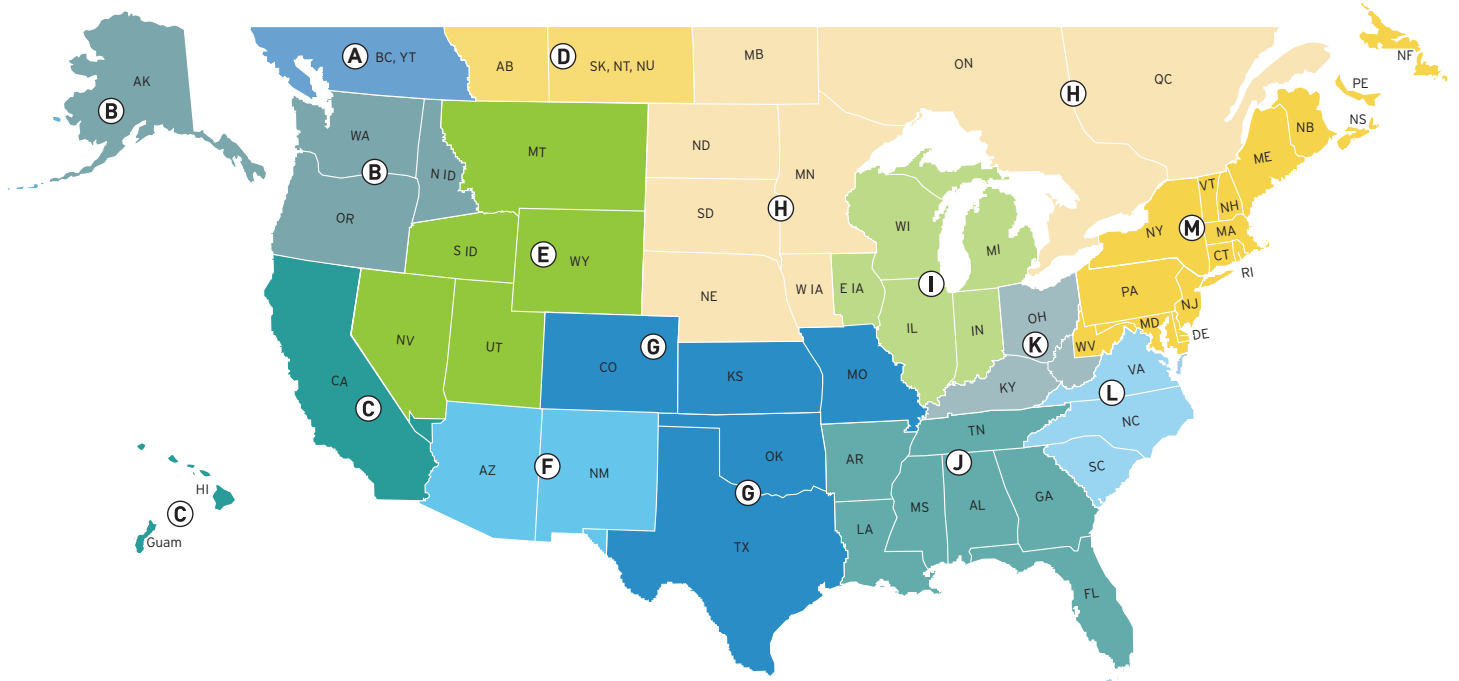

ORDERING AND CUSTOMER SUPPORT

UNITED STATES AND CANADA SALES CONTACT INFORMATION

A British Columbia Territory

Tel: +1.604.297.3020
 Fax: +1.604.297.3029
 bc@selinc.com
 selinc.com/support

B Peak Measure, Inc.